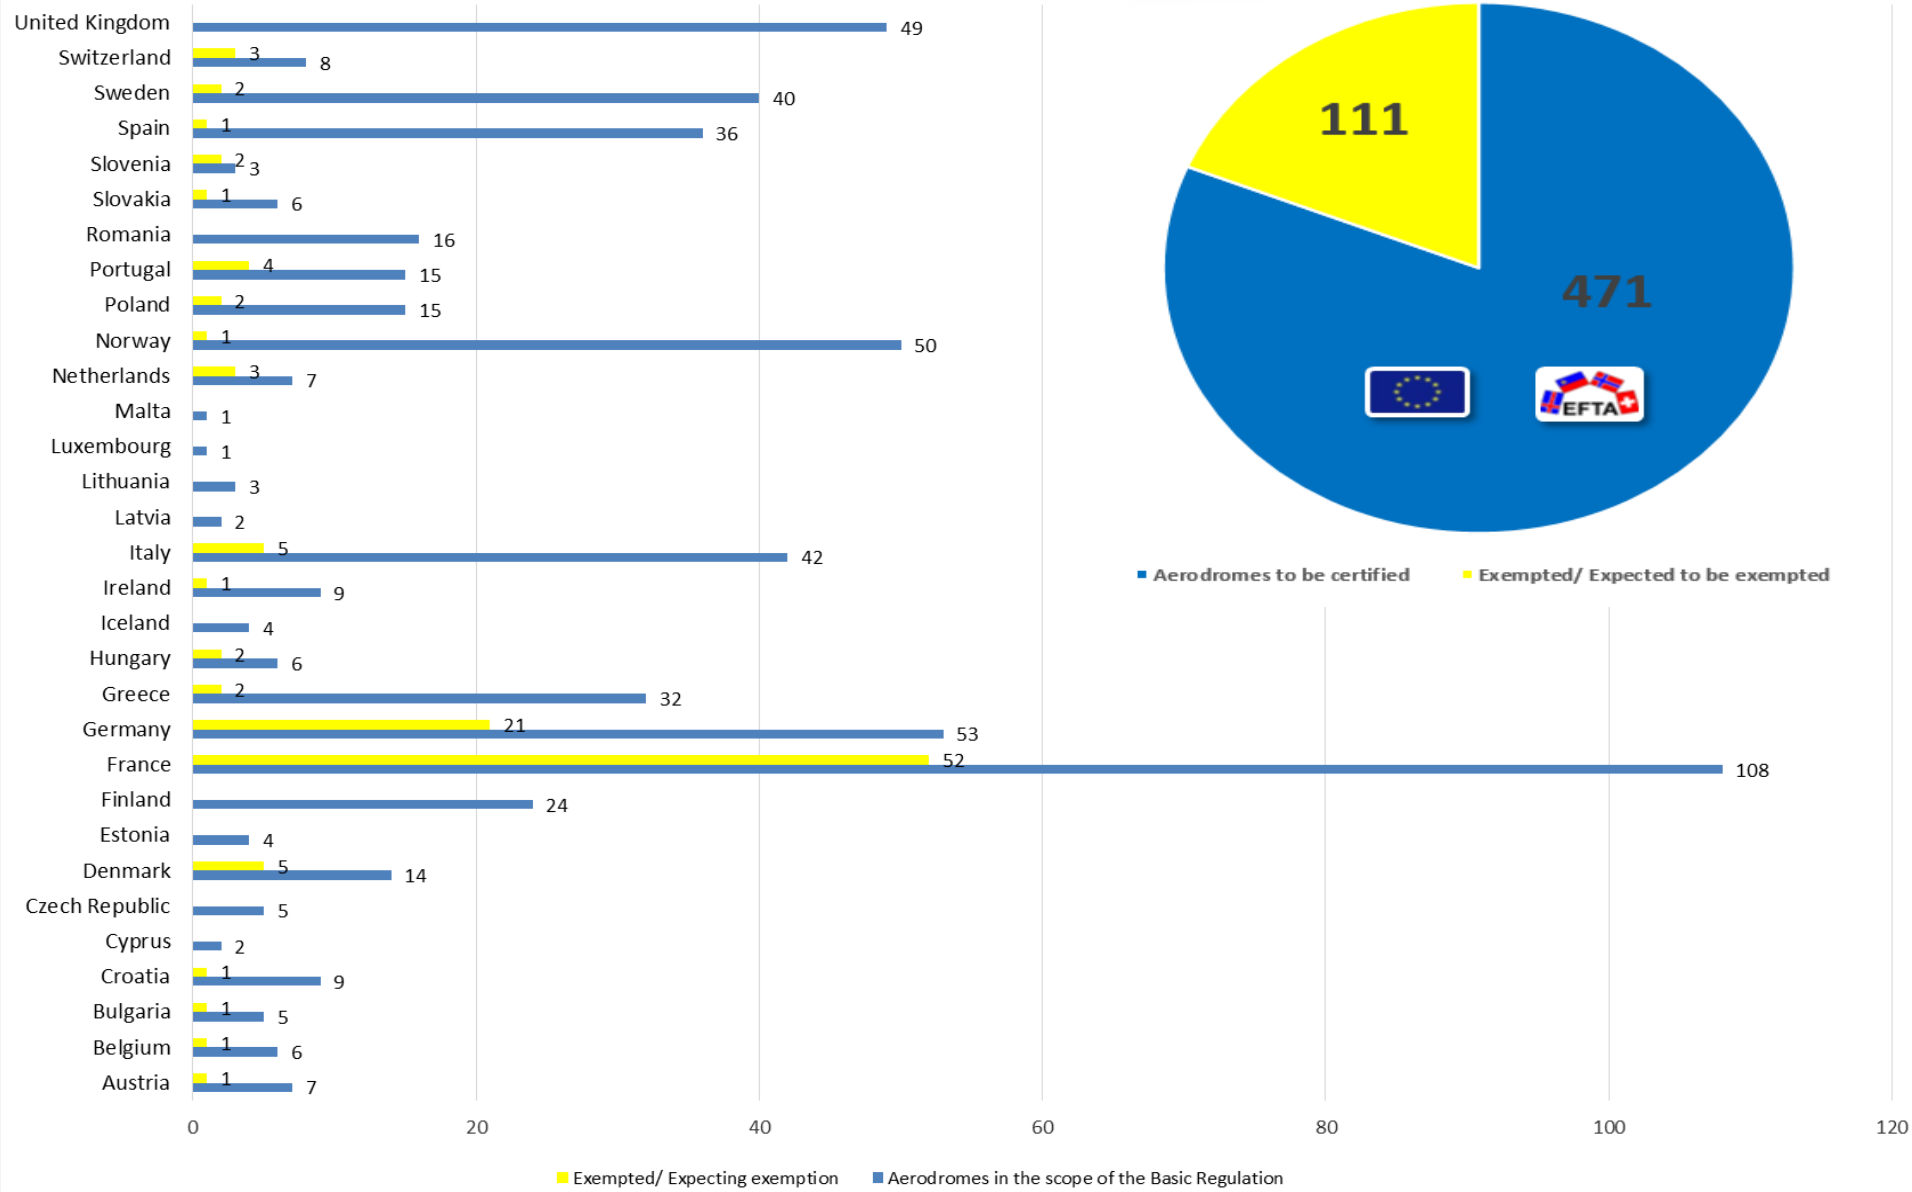

No	Country	ICAO airport code	Aerodrome name	Location of aerodrome	Address/coordinates of the aerodrome	Aerodrome operator name	Exempted/ Expected to be exempted based on Art. 5 (139/2014)
574	UK	EGTK	Oxford	Oxford		Oxford Aviation Services Ltd	No
575	UK	EGPK	Prestwick	Prestwick		Glasgow Prestwick Airport Ltd	No
576	UK	EGPM	Scatsta	Brae, Shetland		Bp Exploration Operating Company Ltd	No
577	UK	EGKA	Shoreham By Sea	Shoreham		Brighton City Airport Ltd	No
578	UK	EGHI	Southampton	Southampton		Southampton International Airport Ltd	No
579	UK	EGMC	Southend	Southend		London Southend Airport Co Ltd	No
580	UK	EGPO	Stornoway	Stornoway, Isle Of Lewis		Highlands & Islands Airports Ltd	No
581	UK	EGPB	Sumburgh	Sumburgh		Highlands & Islands Airports Ltd	No
582	UK	EGPC	Wick	Wick		Highlands & Islands Airports Ltd	No

last update: 31/07/2017