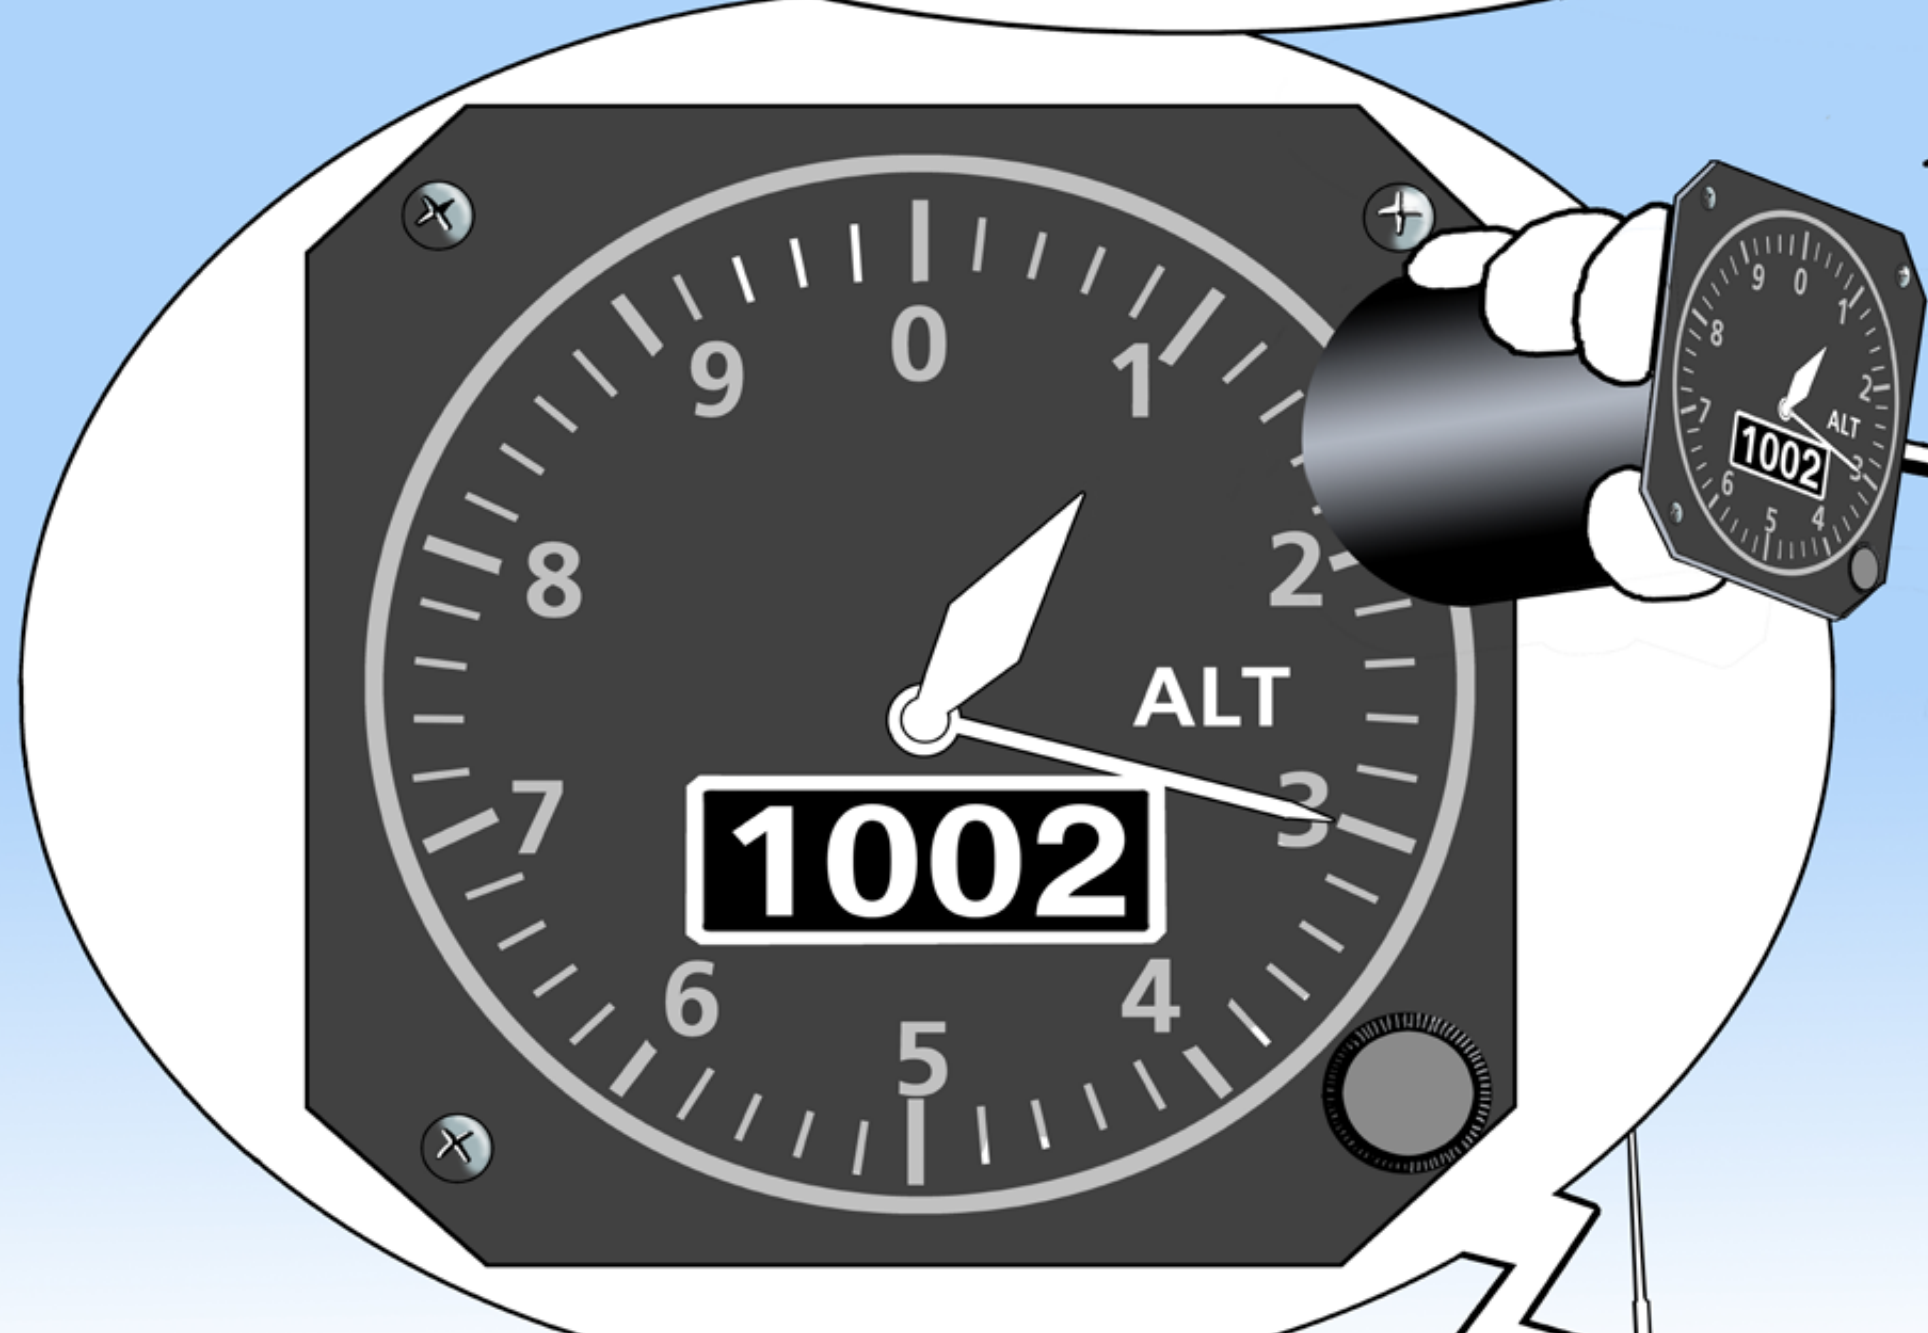

SETTING YOUR ALTIMETER CORRECTLY IS VITAL!

QNH 1002 SET AND CHECK

I DID SUGGEST 1022...

1022

**NO PRESSURE:
LIFT ANY DOUBT**